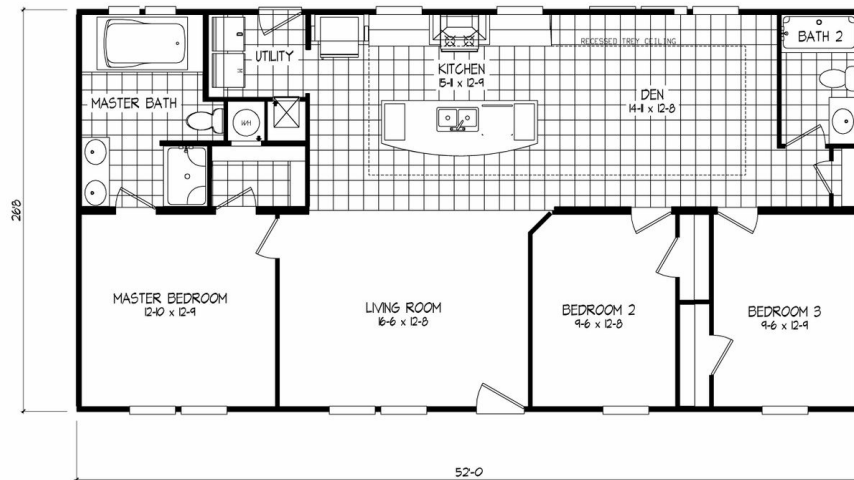

5583 52X28 SWEET CAROLINE 3

5583 52X28 SWEET CAROLINE 3 Model number: 58SCS28523AH18

3 beds • 2 baths • 1456 sq.ft. • 28' width • 52' depth

Our home building facilities invest in continuous product and process improvements. Plans, dimensions, features, materials, specifications and availability are subject to change without notice or obligation. Renderings and floor plans are representative likenesses of our homes and may differ from the actual homes. We invite you to tour a Home Center near you and inspect the highest value in quality housing available or call (434) 315-8956 to speak with a Home Consultant. Copyright 2017, CMH. All rights reserved.