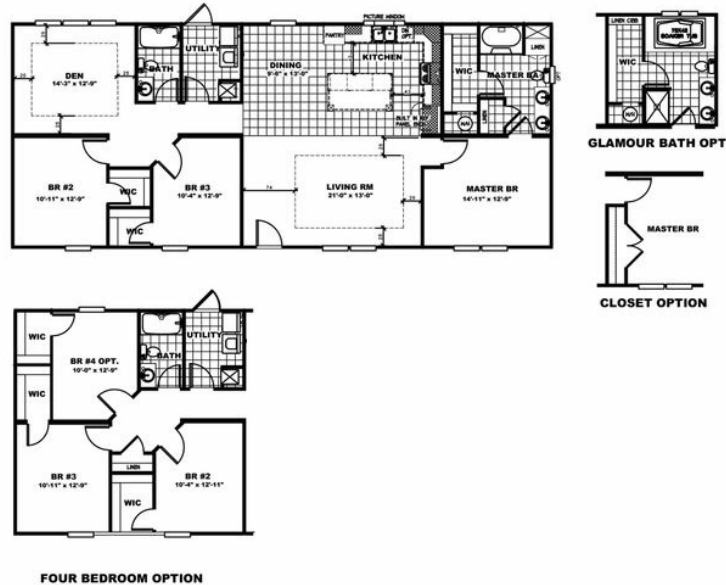

## The Sweet One Model number: 58SOS28643AH17

**4 beds • 2 baths • 2048 sq.ft. • 32' width • 64' depth**

Our home building facilities invest in continuous product and process improvements. Plans, dimensions, features, materials, specifications and availability are subject to change without notice or obligation. Renderings and floor plans are representative likenesses of our homes and may differ from the actual homes. We invite you to tour a Home Center near you and inspect the highest value in quality housing available or call (434) 315-8956 to speak with a Home Consultant. Copyright 2017, CMH. All rights reserved.