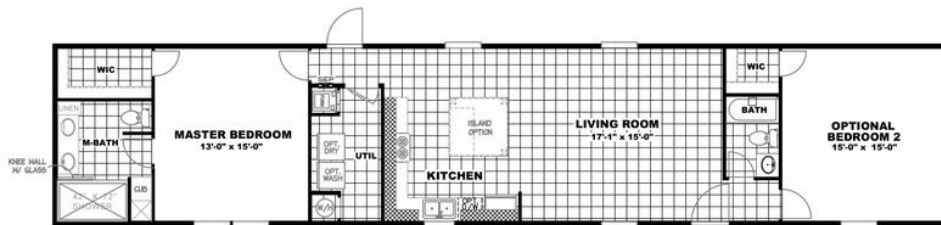

## THE BANDIT

Model number: 29MVP16763HH18

**3 beds • 2 baths • 1216 sq.ft. • 16' width • 76' depth**

Our home building facilities invest in continuous product and process improvements. Plans, dimensions, features, materials, specifications and availability are subject to change without notice or obligation. Renderings and floor plans are representative likenesses of our homes and may differ from the actual homes. We invite you to tour a Home Center near you and inspect the highest value in quality housing available or call (434) 315-8956 to speak with a Home Consultant. Copyright 2017, CMH. All rights reserved.