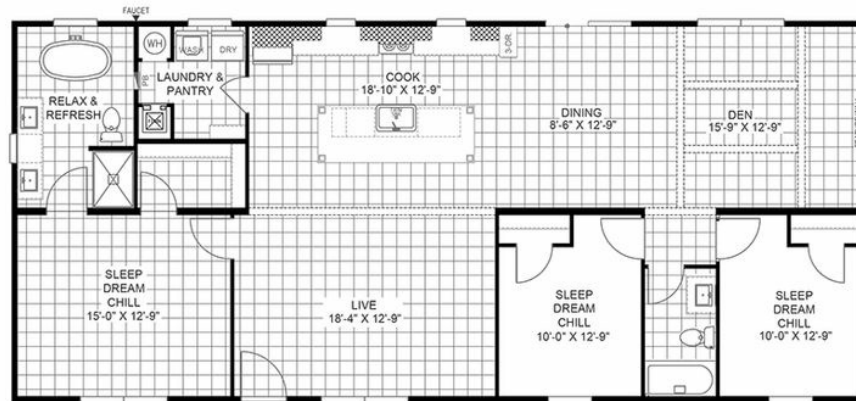

NEXT M160

NEXT M160 Model number: 76NXT28603AH19

3 beds • 2 baths • 1680 sq.ft. • 28' width • 60' depth

Our home building facilities invest in continuous product and process improvements. Plans, dimensions, features, materials, specifications and availability are subject to change without notice or obligation. Renderings and floor plans are representative likenesses of our homes and may differ from the actual homes. We invite you to tour a Home Center near you and inspect the highest value in quality housing available or call (434) 315-8956 to speak with a Home Consultant. Copyright 2017, CMH. All rights reserved.

**NEXT M160** Model number: 76NXT28603AH19**3 beds • 2 baths • 1680 sq.ft. • 28' width • 60' depth**

Our home building facilities invest in continuous product and process improvements. Plans, dimensions, features, materials, specifications and availability are subject to change without notice or obligation. Renderings and floor plans are representative likenesses of our homes and may differ from the actual homes. We invite you to tour a Home Center near you and inspect the highest value in quality housing available or call (434) 315-8956 to speak with a Home Consultant. Copyright 2017, CMH. All rights reserved.